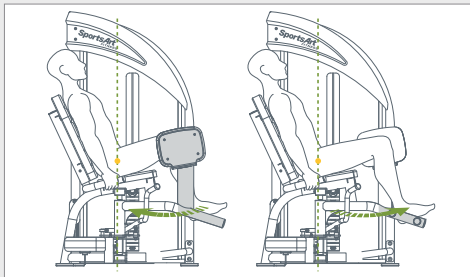

DF302

ABDUCTOR/ADDUCTOR

The SportsArt Dual Function Strength Series is uniquely engineered to offer training on multiple muscle groups per station without compromising range of motion or user experience, making them ideal for smaller spaces.

KEY FEATURES

- Direct drive system offers two opposing cams for less cable-slop and faster workout changeover
- Plate increments: 13 x 11 lbs (5 kg)
- Convenient rotating thigh pads

TECHNICAL DETAILS

Unit Weight	393.8 lbs / 179 kg
Dimensions (LxWxH)	41.5 x 59.6 x 57 in / 105.5 x 151.3 x 144.7 cm
Weight Stack	143 lbs / 65 kg
Max User Weight	500 lbs / 227 kg
Starting Weight	Abduction: 10 lbs / 4.5 kg Adduction: 10 lbs / 4.5 kg
Features	5 inch deep groove POM pulleys provide consistent cable tracking 14-gauge machine welded frame Stainless steel guide rods resist rust and maintain smooth operation Heavy-duty marine grade cushions Multiple adjustment points for maximum customization

NOTABLE DETAILS

Dual Function Series allows users to work at least 2 major muscle groups per machine maximizing both space and convenience

Stacks feature sound dampeners and magnetized selector fork for maximum stability