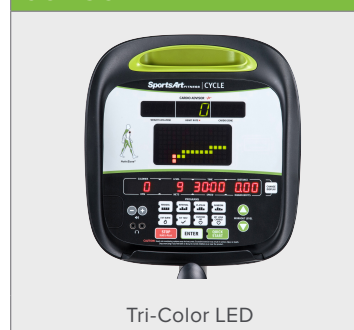

C535R

RECUMBENT CYCLE

SportsArt cycles are self-generating, no outside power source required. Users will enjoy the built-in wireless Polar® HR receiver and multiple language options (English, Spanish and French).

KEY FEATURES

- ComfortDri™ vented padded seat back allows for airflow throughout the workout and is molded to provide ultimate support
- Adjustable seat back provides extra comfort for any exercise position
- Convenient seat adjustment handles are easy to reach while exercising
- Oversized pedals feature quick strap adjustment for easy customization
- Unique step-through design allows easy access

TECHNICAL DETAILS

Unit Weight	172 lbs / 78 kg
Dimensions (LxWxH)	66.5 x 26 x 50.4 in / 169 x 66 x 128 cm
Resistance	40 Levels
Max User Weight	400 lbs / 181.4 kg
Power Requirements	Self-powered
Plug Requirements	N/A
Readouts	Heart Rate, Cardio Zone, Weight Loss Zone, ActivZone, Calories, Level, Time, Distance, RPM, METs, Speed, Watts
Workout Programs	Manual, Random, Interval (1-1, 1-2, 2-2), Plateau, Fatburn, Fit Test, HRC (WT Loss, Cardio, Custom HR)
Features	CSAFE port Headphone jack with built-in volume control (x2) USB port for device charging (x2) Cardio advisor displays Adjustable seat back Wireless heart rate
Optional Features	iPod & iPhone 30-pin connector SA Well+™ workout tracking function MYE 900Mhz semi-integrated receiver 3-speed fan

WARRANTY*

Type	Light Commercial ≤ 4 hrs/day
Frame	Lifetime**
Parts	5 Years
Wear Items	5 Years
Labor	3 Years
High Wear Items	90 days, no labor

CONSOLE

SPECIAL FEATURES